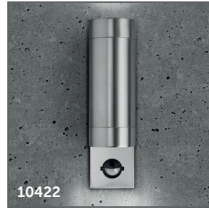

## Outdoor Wall/Spike Garden Lights

- Universal solution ideal for domestic applications
- Available in stainless steel or black
- Ideal for decorative and accent lighting on properties of all shapes and sizes
- Stainless Steel (black version - powder coated die-cast aluminium)
- Compatible with GU10 LED lamps
- Creates warm, welcoming atmosphere to your outside space
- Fixed single or twin wall-lights ideal for exterior feature lighting
- Dimmable when used with suitable lamp
- PIR options available (with over-ride function)

Quality Assured  
Product Warranty<sup>1</sup>  
**3 Year**

Water & Dust  
Protected  
**IP66**

(PIR version IP44)

| Technical Specification |                                                 |
|-------------------------|-------------------------------------------------|
| Construction            | Powder Black Coated Aluminium / Stainless Steel |
| Input Voltage           | 220-240V                                        |
| Power Factor            | > 0.9                                           |
| Operating Temp          | -30°C to +35°C                                  |
| Lampholder              | GU10                                            |
| Standard                | CE & UKCA                                       |