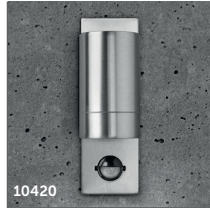

## Outdoor Wall/Spike Garden Lights

- Universal solution ideal for domestic applications
- Available in stainless steel or black
- Ideal for decorative and accent lighting on properties of all shapes and sizes
- Stainless Steel (black version - powder coated die-cast aluminium)
- Compatible with GU10 LED lamps
- Creates warm, welcoming atmosphere to your outside space
- Fixed single or twin wall-lights ideal for exterior feature lighting
- Dimmable when used with suitable lamp
- PIR options available (with over-ride function)

Quality Assured  
Product Warranty<sup>1</sup>  
**3 Year**

Water & Dust  
Protected  
**IP66**

(PIR version IP44)

| Technical Specification |                                                 |
|-------------------------|-------------------------------------------------|
| Construction            | Powder Black Coated Aluminium / Stainless Steel |
| Input Voltage           | 220-240V                                        |
| Power Factor            | > 0.9                                           |
| Operating Temp          | -30°C to +35°C                                  |
| Lampholder              | GU10                                            |
| Standard                | CE & UKCA                                       |

Lamps Not Included

3.2W LED Halo GU10.  
Ideal for all applications.  
Available in 4 colour temperatures, dimmable and non-dimmable.

4.2W LED Halo Elite Glass GU10.  
High lumen output with halogen look.  
Available in 3 colour temperatures, dimmable and non-dimmable.