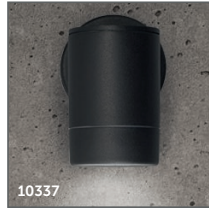

## Outdoor Wall/Spike Garden Lights

- Universal solution ideal for domestic applications
- Available in stainless steel or black
- Ideal for decorative and accent lighting on properties of all shapes and sizes
- Stainless Steel (black version - powder coated die-cast aluminium)
- Compatible with GU10 LED lamps
- Creates warm, welcoming atmosphere to your outside space
- Fixed single or twin wall-lights ideal for exterior feature lighting
- Dimmable when used with suitable lamp
- PIR options available (with over-ride function)

Quality Assured  
Product Warranty<sup>1</sup>  
**3 Year**

Water & Dust  
Protected  
**IP66**

(PIR version IP44)

| Technical Specification |                                                 |
|-------------------------|-------------------------------------------------|
| Construction            | Powder Black Coated Aluminium / Stainless Steel |
| Input Voltage           | 220-240V                                        |
| Power Factor            | > 0.9                                           |
| Operating Temp          | -30°C to +35°C                                  |
| Lampholder              | GU10                                            |
| Standard                | CE & UKCA                                       |

Lamps Not Included

3.2W LED Halo GU10.  
Ideal for all applications.  
Available in 4 colour temperatures, dimmable and non-dimmable.

4.2W LED Halo Elite Glass GU10.  
High lumen output with halogen look.  
Available in 3 colour temperatures, dimmable and non-dimmable.