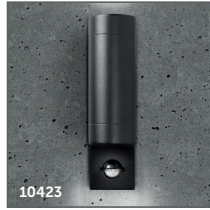

## Outdoor Wall/Spike Garden Lights

- Universal solution ideal for domestic applications
- Available in stainless steel or black
- Ideal for decorative and accent lighting on properties of all shapes and sizes
- Stainless Steel (black version - powder coated die-cast aluminium)
- Compatible with GU10 LED lamps
- Creates warm, welcoming atmosphere to your outside space
- Fixed single or twin wall-lights ideal for exterior feature lighting
- Dimmable when used with suitable lamp
- PIR options available (with over-ride function)

Quality Assured  
Product Warranty<sup>1</sup>  
**3 Year**

Water & Dust  
Protected  
**IP66**

(PIR version IP44)

| Technical Specification |                                                 |
|-------------------------|-------------------------------------------------|
| Construction            | Powder Black Coated Aluminium / Stainless Steel |
| Input Voltage           | 220-240V                                        |
| Power Factor            | > 0.9                                           |
| Operating Temp          | -30°C to +35°C                                  |
| Lampholder              | GU10                                            |
| Standard                | CE & UKCA                                       |